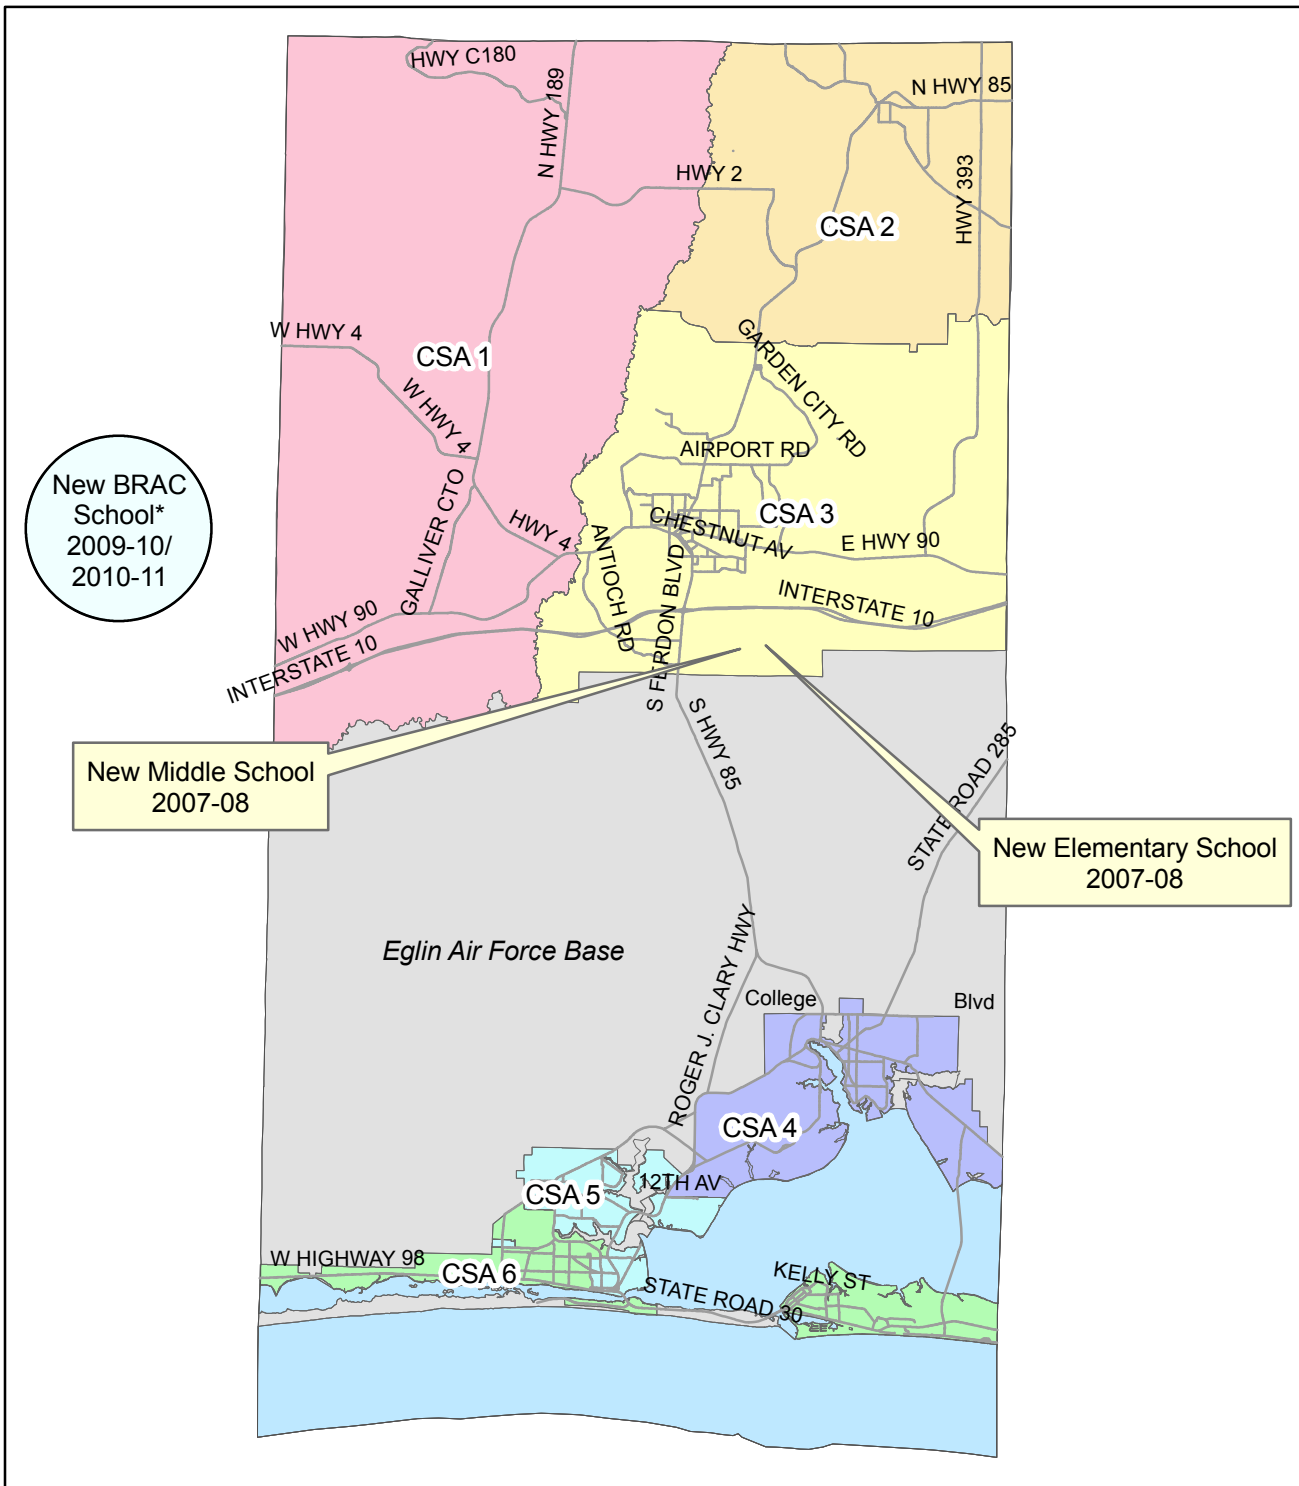

Map PSFE A

Okaloosa County Schools and School Concurrency Service Areas (CSAs)

CSA boundaries correspond to High School Attendance Zones

Legend

- Elementary
- Middle
- High
- K-12
- CSA 1
- CSA 2
- CSA 3
- CSA 4
- CSA 5
- CSA 6
- Eglin AFB
- Water

Legend

- Major Roads
- CSA 1
- CSA 2
- CSA 3
- CSA 4
- CSA 5
- CSA 6
- Eglin AFB
- Water

SOURCE: Okaloosa County
School District, 2007.

New BRAC
School*
2009-10/
2010-11

New Middle School
2007-08

New Elementary School
2007-08